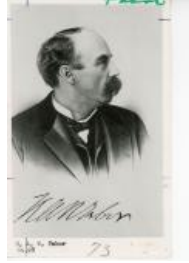

Photo of George and Kate Aupperle (1988.40.76)

Dean Studio (2004.44.131)

Covered Wagon Travels (2004.44.138)

Gov. John Evans between 1814-1897  
(2004.44.27)

Horace Tabor (2004.44.28)

Frank Dean (2004.44.29)

Wallace DeBeque (2004.44.32)

Main Street, Looking West  
(2004.44.790)

Pioneer Living (2004.44.82)

Kent-McClintock tombstones  
(2008.70.3)

Framed portrait of Wallace de Beque  
(2011.8.39)

Burro and man (2016.4.1.78)