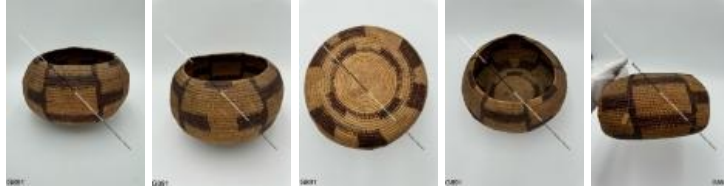

Pomo Basket with Geometric Design

IDENTIFIER
G891