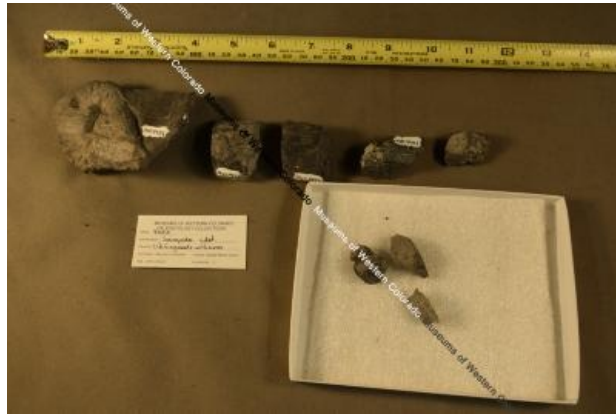

Sauropoda indet.

IDENTIFIER

9453

ARTIST

Museums of Western Colorado (MWC)