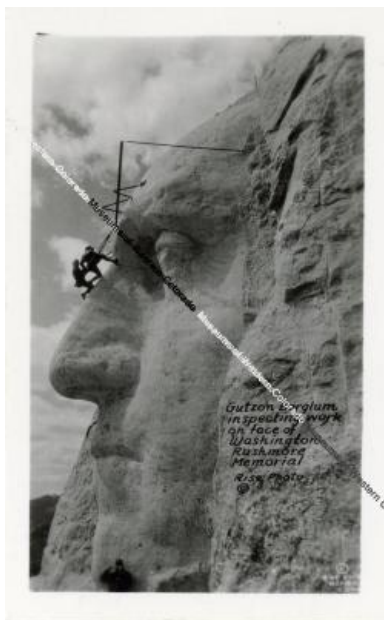

Gutzon Borglum inspecting work on face of Washington Rushmore Memorial

IDENTIFIER

2HA159.9