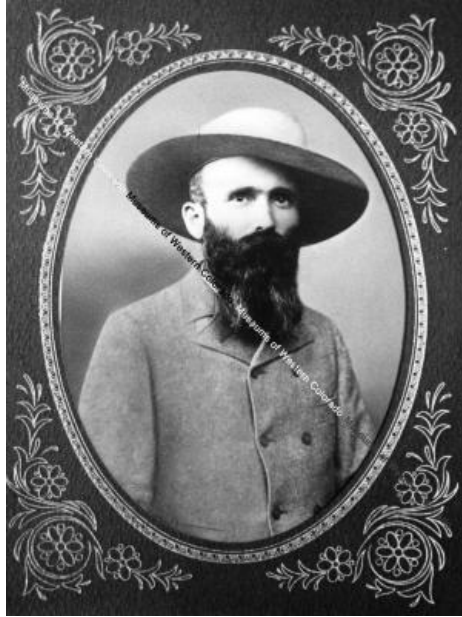

Wallace DeBeque

IDENTIFIER

2004.44.32

ARTIST

The Daily Sentinel; Wallace A.E. de Beque [1841 - 1930]