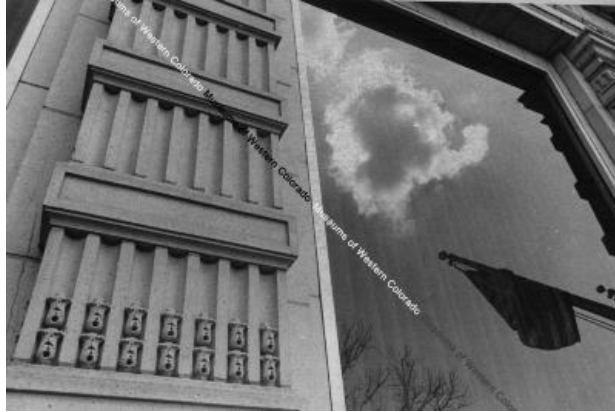

first national bank

IDENTIFIER

2004.44.120

ARTIST

Al Gibes; The Daily Sentinel